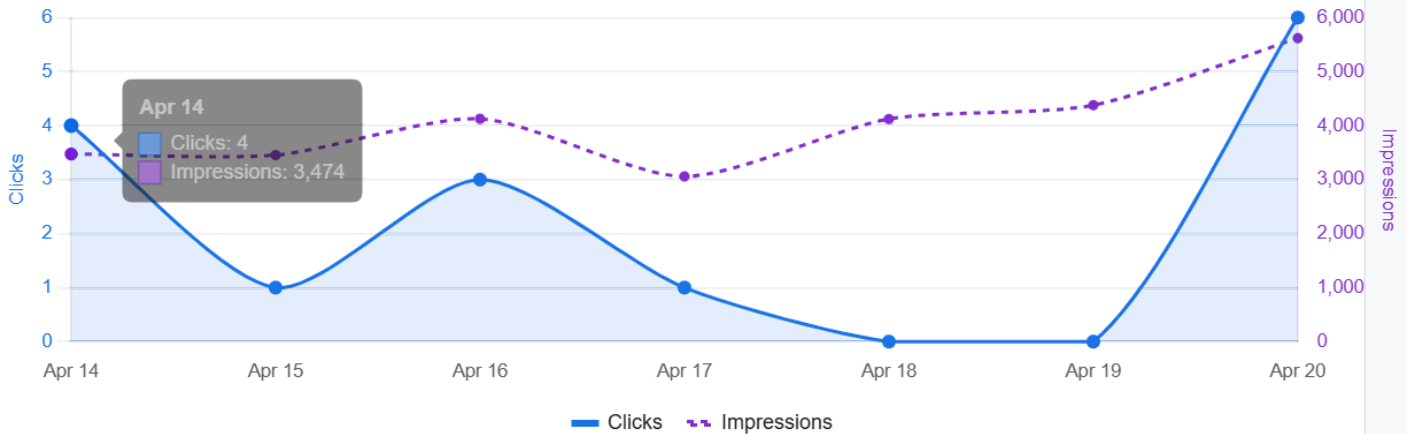

SEO Dashboard

crmnewstoday.com · Google Search Console · Data through Apr 20

Last 7 days

Last 28 days

Last 90 days

CLICKS

15

+200.0% vs prior

IMPRESSIONS

28,234

+316.6% vs prior

CTR

0.05%

-28.0% vs prior

AVG POSITION

23.8

+2.4 vs prior

Daily performance

Apr 14 – Apr 20 · compared to Apr 7 – Apr 13

Keyword opportunities

Queries worth optimizing — one table for quick wins, one for meta/title fixes.

WIN Page-2 queries (positions 11-20)

Nudging these into the top 10 is the single highest-ROI SEO move. Sorted by impressions.

QUERY	IMPR.	CLICKS	POSITION
hubspot vs mailchimp vs activecampaign vs brevo email marketing automation comparison 202...	311	0	16.1
hubspot vs mailchimp vs activecampaign vs brevo email marketing comparison 2025 2026	131	0	12.1
hubspot crm integration with business intelligence tools	96	0	18.8
activecampaign vs hubspot email deliverability comparison 2025 2026	34	0	11.8